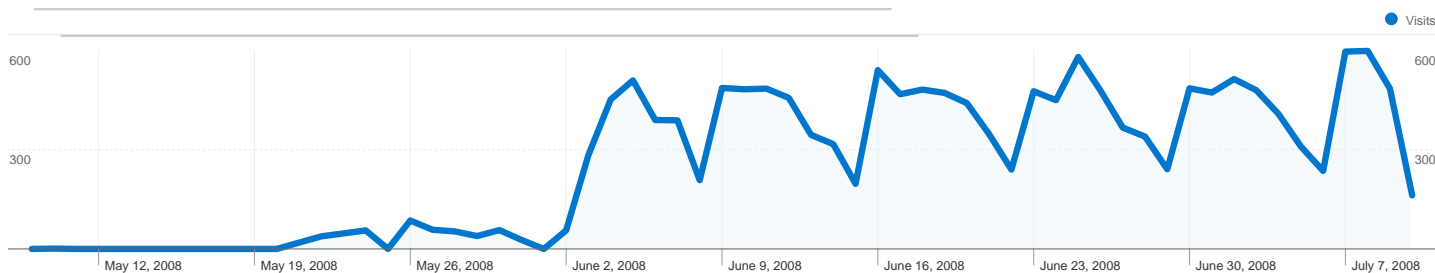

All traffic sources sent a total of 16,217 visits

- **53.95%** Direct Traffic
- **1.05%** Referring Sites
- **45.00%** Search Engines