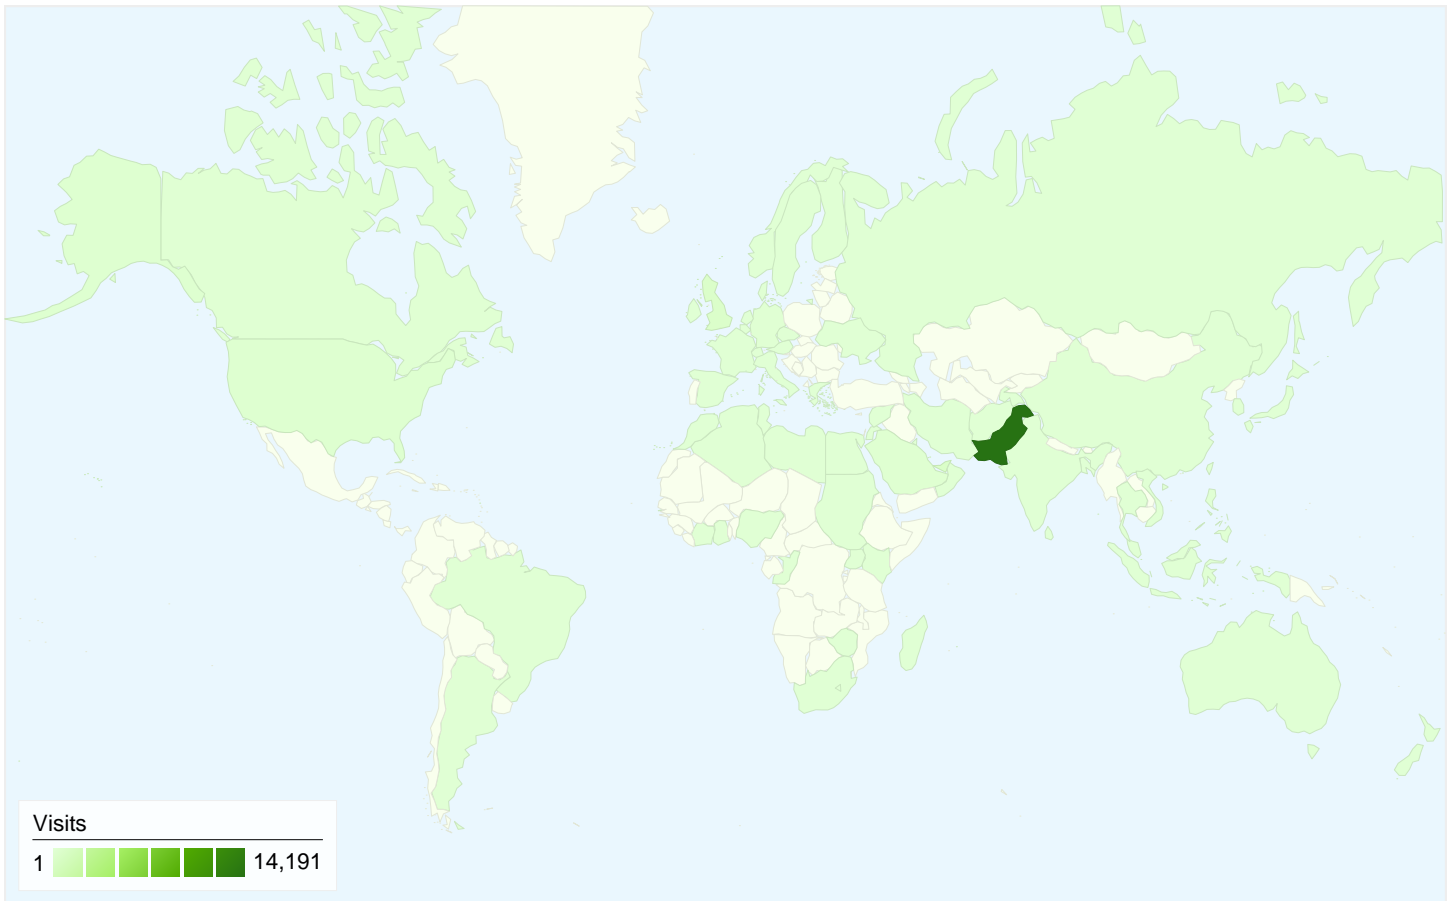

9,043 people visited this site

-  **16,217 Visits**
-  **9,043 Absolute Unique Visitors**
-  **39,432 Pageviews**
-  **2.43 Average Pageviews**
-  **00:03:08 Time on Site**
-  **51.50% Bounce Rate**
-  **54.80% New Visits**

All traffic sources sent a total of 16,217 visits

- 53.95%** Direct Traffic
- 1.05%** Referring Sites
- 45.00%** Search Engines

Top Traffic Sources

Sources	Visits	% visits	Keywords	Visits	% visits
(direct) ((none))	8,749	53.95%	dubai islamic bank pakistan	1,935	26.51%
google (organic)	6,274	38.69%	dubai islamic bank	1,224	16.77%
live (organic)	492	3.03%	dubai islamic bank in pakistan	341	4.67%
yahoo (organic)	408	2.52%	dibpak	189	2.59%
msn (organic)	88	0.54%	dib	143	1.96%

16,217 visits came from 68 countries/territories

Site Usage

Visits	Pages/Visit	Avg. Time on Site	% New Visits	Bounce Rate	
16,217 % of Site Total: 100.00%	2.43 Site Avg: 2.43 (0.00%)	00:03:08 Site Avg: 00:03:08 (0.00%)	54.80% Site Avg: 54.59% (0.38%)	51.50% Site Avg: 51.50% (0.00%)	
Country/Territory	Visits	Pages/Visit	Avg. Time on Site	% New Visits	Bounce Rate
Pakistan	14,191	2.40	00:03:04	53.60%	51.86%
United Arab Emirates	523	2.87	00:04:06	67.88%	45.89%
United Kingdom	444	2.78	00:02:58	62.16%	45.50%
United States	193	2.57	00:03:25	59.59%	52.33%
Saudi Arabia	159	2.11	00:02:29	47.17%	58.49%
Singapore	94	2.31	00:02:23	62.77%	46.81%
Qatar	86	1.57	00:01:38	37.21%	83.72%
Canada	73	3.05	00:03:27	69.86%	42.47%
Hong Kong	63	3.54	00:07:07	71.43%	26.98%
Germany	43	2.74	00:03:38	76.74%	32.56%