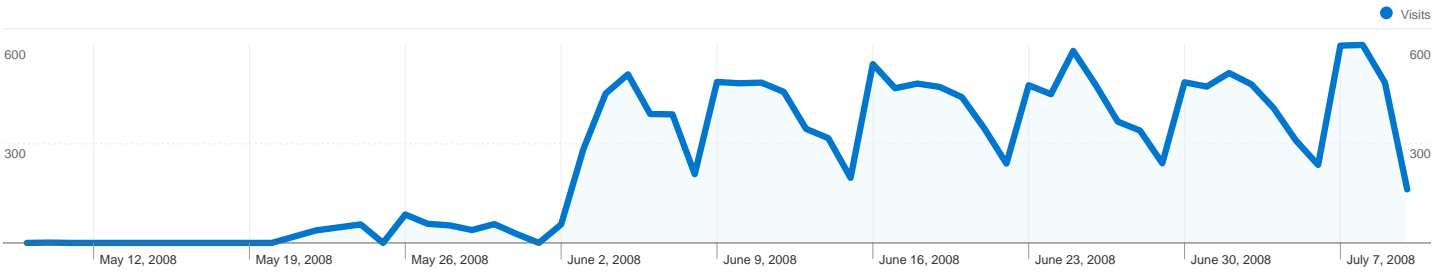

www.dibpak.com
Dashboard

May 9, 2008 - Jul 10, 2008
Comparing to: Site

Site Usage

16,217 Visits

51.50% Bounce Rate

39,432 Pageviews

00:03:08 Avg. Time on Site

2.43 Pages/Visit

9,043 people visited this site

-  **16,217 Visits**
-  **9,043 Absolute Unique Visitors**
-  **39,432 Pageviews**
-  **2.43 Average Pageviews**
-  **00:03:08 Time on Site**
-  **51.50% Bounce Rate**
-  **54.80% New Visits**

All traffic sources sent a total of 16,217 visits

- 53.95%** Direct Traffic
- 1.05%** Referring Sites
- 45.00%** Search Engines

Top Traffic Sources

Sources	Visits	% visits	Keywords	Visits	% visits
(direct) ((none))	8,749	53.95%	dubai islamic bank pakistan	1,935	26.51%
google (organic)	6,274	38.69%	dubai islamic bank	1,224	16.77%
live (organic)	492	3.03%	dubai islamic bank in pakistan	341	4.67%
yahoo (organic)	408	2.52%	dibpak	189	2.59%
msn (organic)	88	0.54%	dib	143	1.96%

16,217 visits came from 68 countries/territories

Site Usage

Visits	Pages/Visit	Avg. Time on Site	% New Visits	Bounce Rate	
16,217 % of Site Total: 100.00%	2.43 Site Avg: 2.43 (0.00%)	00:03:08 Site Avg: 00:03:08 (0.00%)	54.80% Site Avg: 54.59% (0.38%)	51.50% Site Avg: 51.50% (0.00%)	
Country/Territory	Visits	Pages/Visit	Avg. Time on Site	% New Visits	Bounce Rate
Pakistan	14,191	2.40	00:03:04	53.60%	51.86%
United Arab Emirates	523	2.87	00:04:06	67.88%	45.89%
United Kingdom	444	2.78	00:02:58	62.16%	45.50%
United States	193	2.57	00:03:25	59.59%	52.33%
Saudi Arabia	159	2.11	00:02:29	47.17%	58.49%
Singapore	94	2.31	00:02:23	62.77%	46.81%
Qatar	86	1.57	00:01:38	37.21%	83.72%
Canada	73	3.05	00:03:27	69.86%	42.47%
Hong Kong	63	3.54	00:07:07	71.43%	26.98%
Germany	43	2.74	00:03:38	76.74%	32.56%