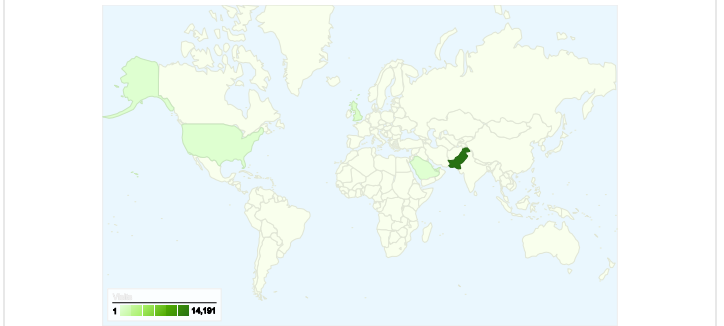

www.dibpak.com
Dashboard

May 9, 2008 - Jul 10, 2008
Comparing to: Site

Site Usage

16,217 Visits

51.50% Bounce Rate

39,432 Pageviews

00:03:08 Avg. Time on Site

2.43 Pages/Visit

54.59% % New Visits

Visitors Overview

Map Overlay world

Traffic Sources Overview

Content Overview

Pages	Pageviews	% Pageviews
/	15,383	39.01%
/Careers.aspx?tab=3	3,977	10.09%
/Careers.aspx?tab=4	1,963	4.98%
/HomeFinance.aspx?tab=1	1,860	4.72%
/ContactUs.aspx	1,730	4.39%

All traffic sources sent a total of 16,217 visits

- 53.95%** Direct Traffic
- 1.05%** Referring Sites
- 45.00%** Search Engines

Top Traffic Sources

Sources	Visits	% visits	Keywords	Visits	% visits
(direct) ((none))	8,749	53.95%	dubai islamic bank pakistan	1,935	26.51%
google (organic)	6,274	38.69%	dubai islamic bank	1,224	16.77%
live (organic)	492	3.03%	dubai islamic bank in pakistan	341	4.67%
yahoo (organic)	408	2.52%	dibpak	189	2.59%
msn (organic)	88	0.54%	dib	143	1.96%

16,217 visits came from 68 countries/territories

Site Usage

Visits	Pages/Visit	Avg. Time on Site	% New Visits	Bounce Rate	
16,217 % of Site Total: 100.00%	2.43 Site Avg: 2.43 (0.00%)	00:03:08 Site Avg: 00:03:08 (0.00%)	54.80% Site Avg: 54.59% (0.38%)	51.50% Site Avg: 51.50% (0.00%)	
Country/Territory	Visits	Pages/Visit	Avg. Time on Site	% New Visits	Bounce Rate
Pakistan	14,191	2.40	00:03:04	53.60%	51.86%
United Arab Emirates	523	2.87	00:04:06	67.88%	45.89%
United Kingdom	444	2.78	00:02:58	62.16%	45.50%
United States	193	2.57	00:03:25	59.59%	52.33%
Saudi Arabia	159	2.11	00:02:29	47.17%	58.49%
Singapore	94	2.31	00:02:23	62.77%	46.81%
Qatar	86	1.57	00:01:38	37.21%	83.72%
Canada	73	3.05	00:03:27	69.86%	42.47%
Hong Kong	63	3.54	00:07:07	71.43%	26.98%
Germany	43	2.74	00:03:38	76.74%	32.56%