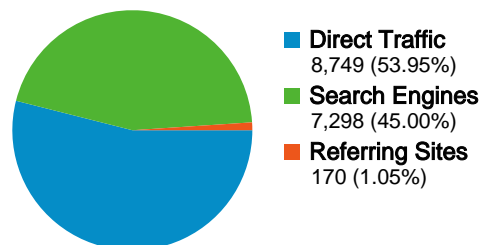

54.59% % New Visits

Visitors Overview

Map Overlay world

Traffic Sources Overview

Content Overview

Pages	Pageviews	% Pageviews
/	15,383	39.01%
/Careers.aspx?tab=3	3,977	10.09%
/Careers.aspx?tab=4	1,963	4.98%
/HomeFinance.aspx?tab=1	1,860	4.72%
/ContactUs.aspx	1,730	4.39%

9,043 people visited this site

-  **16,217 Visits**
-  **9,043 Absolute Unique Visitors**
-  **39,432 Pageviews**
-  **2.43 Average Pageviews**
-  **00:03:08 Time on Site**
-  **51.50% Bounce Rate**
-  **54.80% New Visits**

All traffic sources sent a total of 16,217 visits

- 53.95%** Direct Traffic
- 1.05%** Referring Sites
- 45.00%** Search Engines

Top Traffic Sources

Sources	Visits	% visits	Keywords	Visits	% visits
(direct) ((none))	8,749	53.95%	dubai islamic bank pakistan	1,935	26.51%
google (organic)	6,274	38.69%	dubai islamic bank	1,224	16.77%
live (organic)	492	3.03%	dubai islamic bank in pakistan	341	4.67%
yahoo (organic)	408	2.52%	dibpak	189	2.59%
msn (organic)	88	0.54%	dib	143	1.96%

16,217 visits came from 68 countries/territories

Site Usage

Visits	Pages/Visit	Avg. Time on Site	% New Visits	Bounce Rate	
16,217 % of Site Total: 100.00%	2.43 Site Avg: 2.43 (0.00%)	00:03:08 Site Avg: 00:03:08 (0.00%)	54.80% Site Avg: 54.59% (0.38%)	51.50% Site Avg: 51.50% (0.00%)	
Country/Territory	Visits	Pages/Visit	Avg. Time on Site	% New Visits	Bounce Rate
Pakistan	14,191	2.40	00:03:04	53.60%	51.86%
United Arab Emirates	523	2.87	00:04:06	67.88%	45.89%
United Kingdom	444	2.78	00:02:58	62.16%	45.50%
United States	193	2.57	00:03:25	59.59%	52.33%
Saudi Arabia	159	2.11	00:02:29	47.17%	58.49%
Singapore	94	2.31	00:02:23	62.77%	46.81%
Qatar	86	1.57	00:01:38	37.21%	83.72%
Canada	73	3.05	00:03:27	69.86%	42.47%
Hong Kong	63	3.54	00:07:07	71.43%	26.98%
Germany	43	2.74	00:03:38	76.74%	32.56%