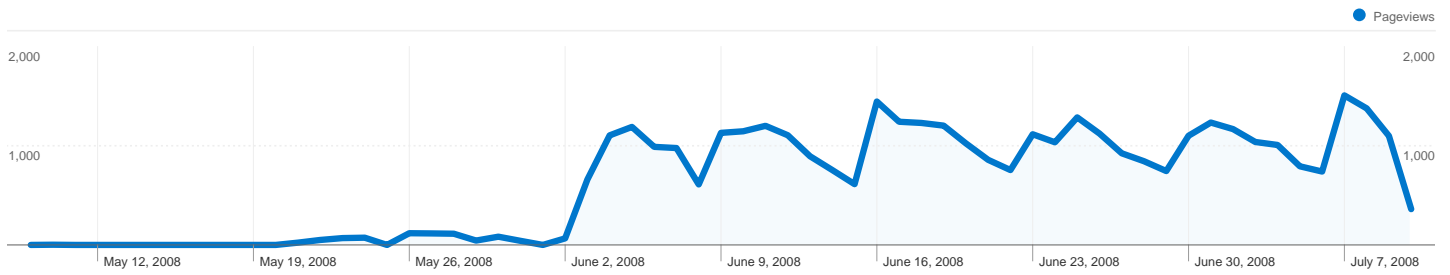

9,043 people visited this site

-  **16,217 Visits**
-  **9,043 Absolute Unique Visitors**
-  **39,432 Pageviews**
-  **2.43 Average Pageviews**
-  **00:03:08 Time on Site**
-  **51.50% Bounce Rate**
-  **54.80% New Visits**

All traffic sources sent a total of 16,217 visits

- 53.95%** Direct Traffic
- 1.05%** Referring Sites
- 45.00%** Search Engines

Top Traffic Sources

Sources	Visits	% visits	Keywords	Visits	% visits
(direct) ((none))	8,749	53.95%	dubai islamic bank pakistan	1,935	26.51%
google (organic)	6,274	38.69%	dubai islamic bank	1,224	16.77%
live (organic)	492	3.03%	dubai islamic bank in pakistan	341	4.67%
yahoo (organic)	408	2.52%	dibpak	189	2.59%
msn (organic)	88	0.54%	dib	143	1.96%

16,217 visits came from 68 countries/territories

Site Usage

Visits	Pages/Visit	Avg. Time on Site	% New Visits	Bounce Rate	
16,217 % of Site Total: 100.00%	2.43 Site Avg: 2.43 (0.00%)	00:03:08 Site Avg: 00:03:08 (0.00%)	54.80% Site Avg: 54.59% (0.38%)	51.50% Site Avg: 51.50% (0.00%)	
Country/Territory	Visits	Pages/Visit	Avg. Time on Site	% New Visits	Bounce Rate
Pakistan	14,191	2.40	00:03:04	53.60%	51.86%
United Arab Emirates	523	2.87	00:04:06	67.88%	45.89%
United Kingdom	444	2.78	00:02:58	62.16%	45.50%
United States	193	2.57	00:03:25	59.59%	52.33%
Saudi Arabia	159	2.11	00:02:29	47.17%	58.49%
Singapore	94	2.31	00:02:23	62.77%	46.81%
Qatar	86	1.57	00:01:38	37.21%	83.72%
Canada	73	3.05	00:03:27	69.86%	42.47%
Hong Kong	63	3.54	00:07:07	71.43%	26.98%
Germany	43	2.74	00:03:38	76.74%	32.56%