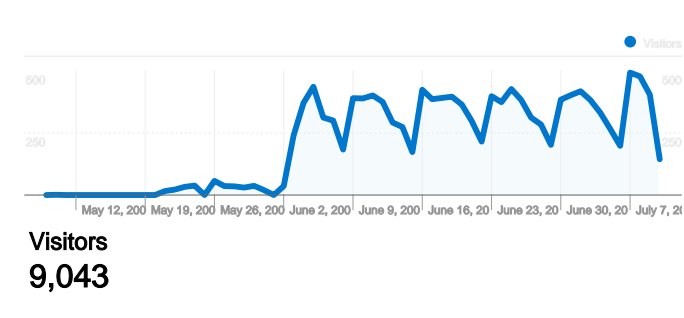

Visitors Overview