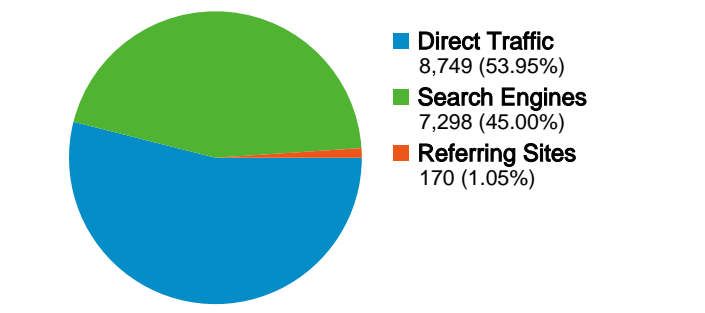

54.59% % New Visits

Visitors Overview

Map Overlay world

Traffic Sources Overview

Content Overview

Pages	Pageviews	% Pageviews
/	15,383	39.01%
/Careers.aspx?tab=3	3,977	10.09%
/Careers.aspx?tab=4	1,963	4.98%
/HomeFinance.aspx?tab=1	1,860	4.72%
/ContactUs.aspx	1,730	4.39%

9,043 people visited this site

-  **16,217 Visits**
-  **9,043 Absolute Unique Visitors**
-  **39,432 Pageviews**
-  **2.43 Average Pageviews**
-  **00:03:08 Time on Site**
-  **51.50% Bounce Rate**
-  **54.80% New Visits**

All traffic sources sent a total of 16,217 visits

- 53.95%** Direct Traffic
- 1.05%** Referring Sites
- 45.00%** Search Engines

Top Traffic Sources

Sources	Visits	% visits	Keywords	Visits	% visits
(direct) ((none))	8,749	53.95%	dubai islamic bank pakistan	1,935	26.51%
google (organic)	6,274	38.69%	dubai islamic bank	1,224	16.77%
live (organic)	492	3.03%	dubai islamic bank in pakistan	341	4.67%
yahoo (organic)	408	2.52%	dibpak	189	2.59%
msn (organic)	88	0.54%	dib	143	1.96%

16,217 visits came from 68 countries/territories

Site Usage

Visits	Pages/Visit	Avg. Time on Site	% New Visits	Bounce Rate	
16,217 % of Site Total: 100.00%	2.43 Site Avg: 2.43 (0.00%)	00:03:08 Site Avg: 00:03:08 (0.00%)	54.80% Site Avg: 54.59% (0.38%)	51.50% Site Avg: 51.50% (0.00%)	
Country/Territory	Visits	Pages/Visit	Avg. Time on Site	% New Visits	Bounce Rate
Pakistan	14,191	2.40	00:03:04	53.60%	51.86%
United Arab Emirates	523	2.87	00:04:06	67.88%	45.89%
United Kingdom	444	2.78	00:02:58	62.16%	45.50%
United States	193	2.57	00:03:25	59.59%	52.33%
Saudi Arabia	159	2.11	00:02:29	47.17%	58.49%
Singapore	94	2.31	00:02:23	62.77%	46.81%
Qatar	86	1.57	00:01:38	37.21%	83.72%
Canada	73	3.05	00:03:27	69.86%	42.47%
Hong Kong	63	3.54	00:07:07	71.43%	26.98%
Germany	43	2.74	00:03:38	76.74%	32.56%