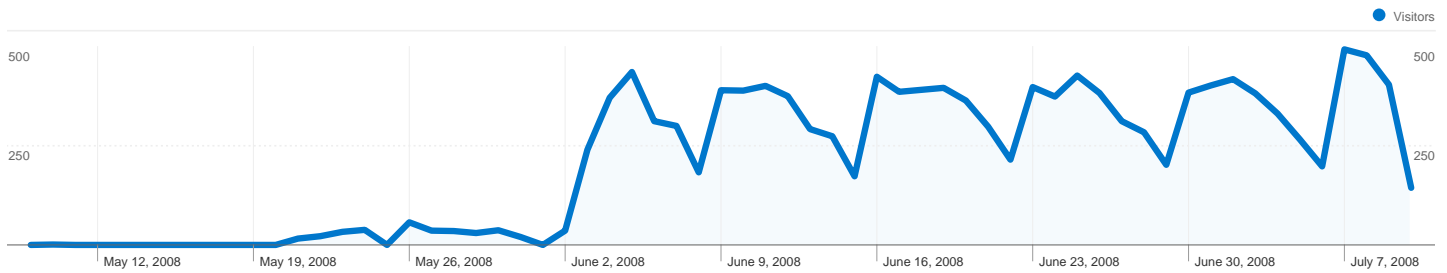

www.dibpak.com
Dashboard

May 9, 2008 - Jul 10, 2008
Comparing to: Site

Site Usage

16,217 Visits

51.50% Bounce Rate

39,432 Pageviews

00:03:08 Avg. Time on Site

2.43 Pages/Visit

54.59% % New Visits

Visitors Overview

Map Overlay world

Traffic Sources Overview

Content Overview

Pages	Pageviews	% Pageviews
/	15,383	39.01%
/Careers.aspx?tab=3	3,977	10.09%
/Careers.aspx?tab=4	1,963	4.98%
/HomeFinance.aspx?tab=1	1,860	4.72%
/ContactUs.aspx	1,730	4.39%

9,043 people visited this site

-  **16,217 Visits**
-  **9,043 Absolute Unique Visitors**
-  **39,432 Pageviews**
-  **2.43 Average Pageviews**
-  **00:03:08 Time on Site**
-  **51.50% Bounce Rate**
-  **54.80% New Visits**

16,217 visits came from 68 countries/territories

Site Usage

Visits	Pages/Visit	Avg. Time on Site	% New Visits	Bounce Rate	
16,217 % of Site Total: 100.00%	2.43 Site Avg: 2.43 (0.00%)	00:03:08 Site Avg: 00:03:08 (0.00%)	54.80% Site Avg: 54.59% (0.38%)	51.50% Site Avg: 51.50% (0.00%)	
Country/Territory	Visits	Pages/Visit	Avg. Time on Site	% New Visits	Bounce Rate
Pakistan	14,191	2.40	00:03:04	53.60%	51.86%
United Arab Emirates	523	2.87	00:04:06	67.88%	45.89%
United Kingdom	444	2.78	00:02:58	62.16%	45.50%
United States	193	2.57	00:03:25	59.59%	52.33%
Saudi Arabia	159	2.11	00:02:29	47.17%	58.49%
Singapore	94	2.31	00:02:23	62.77%	46.81%
Qatar	86	1.57	00:01:38	37.21%	83.72%
Canada	73	3.05	00:03:27	69.86%	42.47%
Hong Kong	63	3.54	00:07:07	71.43%	26.98%
Germany	43	2.74	00:03:38	76.74%	32.56%